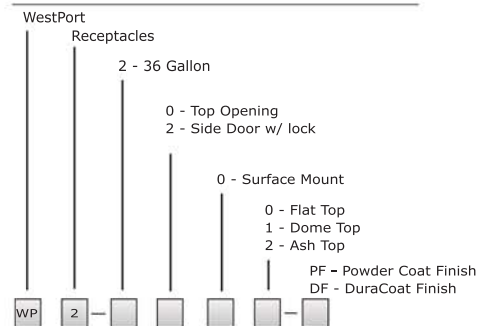

To Specify WestPort Receptacles