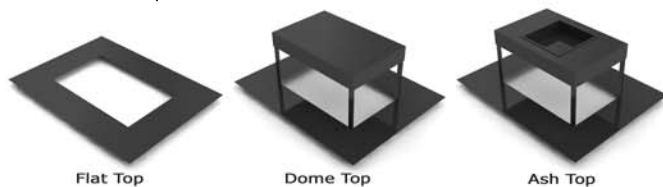

WestPort lid options

30% POST CONSUMER CONTENT