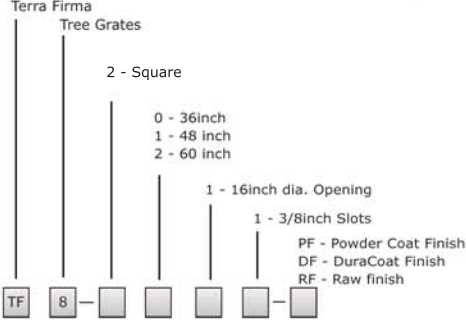

To Specify Terra Firma Tree Grates

30% POST CONSUMER CONTENT