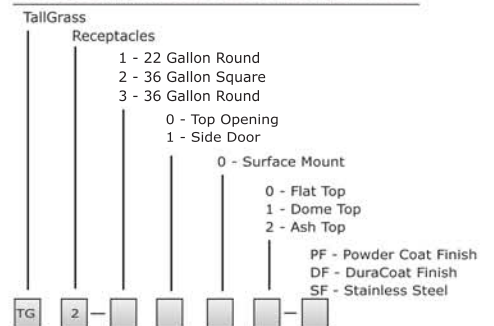

Choices

Choose 20 gallon or 36 gallon capacity; flat top, dome top or ash top; stainless, powdercoat or Duracoat finish; and color.

Pictured this page

left: TallGrass 20 Gallon, dome top receptacle TG2-1001 (Sterling).
 top-right: TallGrass 36 Gallon, Round, dome top receptacle TG2-3001 (Onyx).
 bottom-right: TallGrass 36 Gallon, Square, dome top receptacle TG2-2001 (Bronze).

www.sitescapesonline.com

For more information visit our website where you can download product drawings, photos, product brochures, CSI specs, and other technical data.

TallGrass 36 Gal. Round lid options

TallGrass 20 Gal. Round lid options

To Specify TallGrass Receptacles

* Flat Top not available in 22 Gallon capacity

30% POST CONSUMER CONTENT