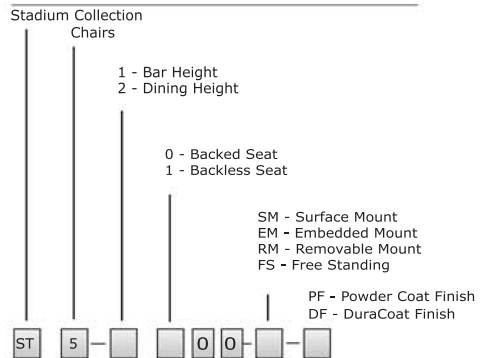

Materials

Table Top - 10 ga. Stainless Steel
 Table Support - 2 3/8" o.d. Steel Tube
 Chair Frame - 7/8" Aluminum Tube
 Seat Panel/Back Rest - 10 ga. Perforated Aluminum
 Chair Support - 2 3/8" o.d. Steel Tube
 Base Plates - 8" Square 3/8" Thick Stainless Steel Plate
 Foot Rests - 5/8" Solid Steel Rod

Stadium Collection options

Height Options

Stadium Collection Tables and Chairs are offered in two heights: dining and bar height. Dining height chairs are perfect for cafe style areas and provide a seat height of 19". Bar height chairs sit 30" tall and are better suited for elevated view seating or tiered seating.