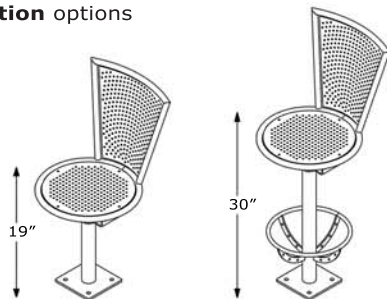

Materials

Table Top - 10 ga. Stainless Steel
 Table Support - 2 3/8" o.d. Steel Tube
 Chair Frame - 7/8" Aluminum Tube
 Seat Panel/Back Rest - 10 ga. Perforated Aluminum
 Chair Support - 2 3/8" o.d. Steel Tube
 Base Plates - 8" Square 3/8" Thick Stainless Steel Plate
 Foot Rests - 5/8" Solid Steel Rod

www.sitescapesonline.com

For more information visit our website where you can download product drawings, photos, product brochures, CSI specs, and other technical data.

To Specify Stadium Tables

To Specify Stadium Chairs

Stadium Collection options

Height Options

Stadium Collection Tables and Chairs are offered in two heights: dining and bar height. Dining height chairs are perfect for cafe style areas and provide a seat height of 19". Bar height chairs sit 30" tall and are better suited for elevated view seating or tiered seating.