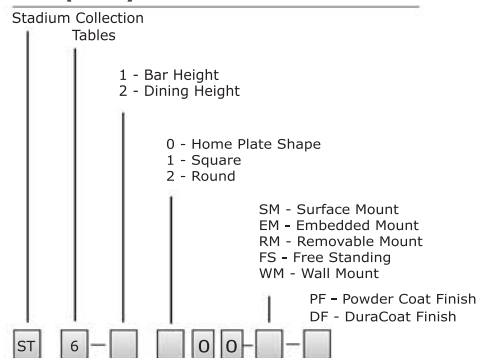

To Specify Stadium Tables