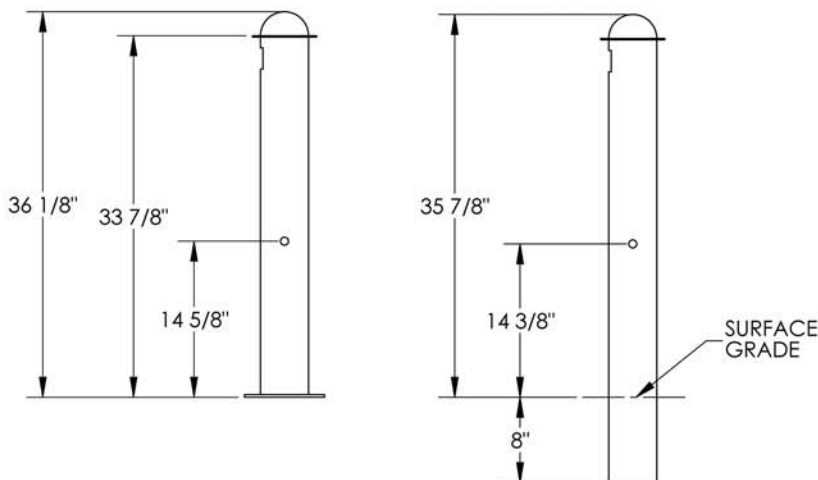

Smoking Post mounting options

30% POST CONSUMER CONTENT