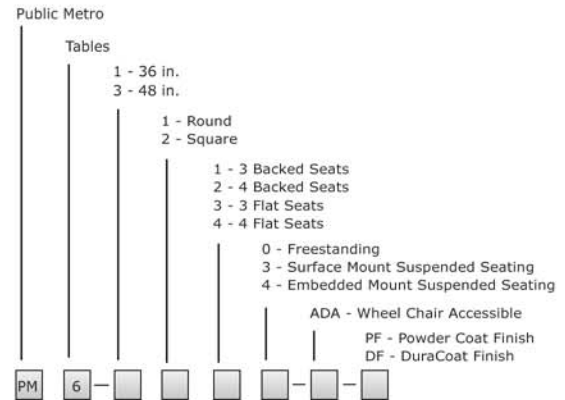

To Specify Public Metro Tables