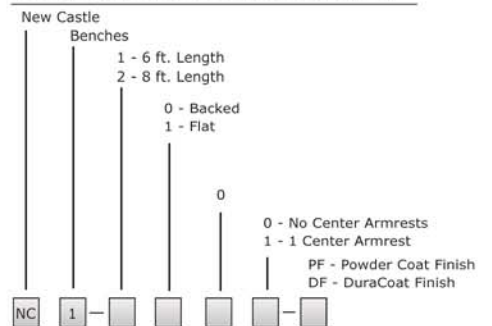

To Specify New Castle Benches

30% POST CONSUMER CONTENT