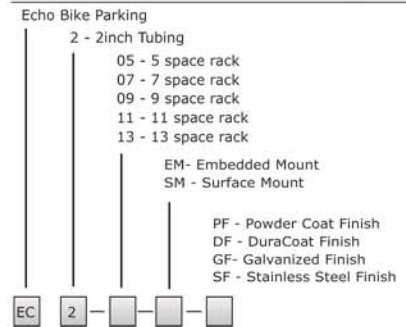

To Specify Echo Pike Parking

30% POST CONSUMER CONTENT