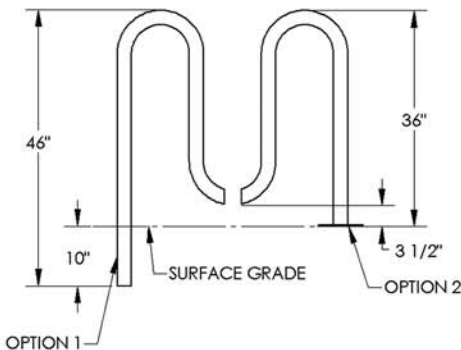

888.331.9464 402.421.9479 fax
P.O. Box 22326 Lincoln, NE 68542
www.sitescapesonline.com
info@sitescapesonline.com

Echo Serpentine Style Bike Parking

Echo Bike Racks

These popular serpentine style racks are rugged and space efficient. Allowing for parking from both sides of the rack, the echo can be embedded mount or surface flange mount.

Materials

Tubing - 2 3/8" dia. schedule 40 steel tubing
Foot Plates - 7 1/2" dia. x 1/4" stainless steel

Sustainability and LEED

Echo bike racks have a minimum recycled material content of 93% of which 57% is post consumer content. This content may vary based on the product design, product material type, and interchangeable piece parts. All styles are 100% recyclable. For more information about SiteScapes sustainable products and policies, please refer to our environmental statement.

Choices

Choose five, seven, nine, eleven or thirteen capacity; embedded or surface mount; powdercoat, Duracoat, galvanized or stainless steel.

Pictured this page

left: Echo seven space, surface mount bike rack EC2-07-SM (Brandy). top right: Echo thirteen space, surface mount bike rack EC2-13-SM-SF (Stainless). bottom right: Echo five space, embedded mount bike rack EC2-05-EM (Slate).

Finishes

SiteScapes offers product in both a standard powdercoat and its own proprietary Duracoat finish. Both finishes are designed to weather the elements and are guaranteed not to rust, chip, peel, or fade. Call for a standard color chart.

www.sitescapesonline.com

For more information visit our website where you can download product drawings, photos, product brochures, CSI specs, and other technical data.

Echo bike parking options