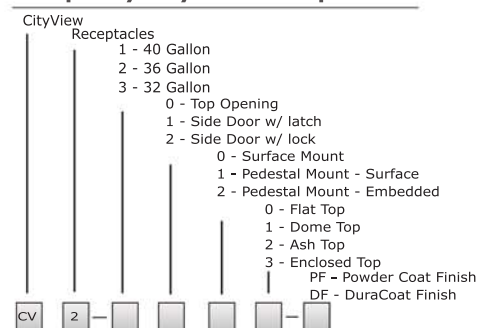

Choices

Choose 40 gal., 36 gal., or 32 gal. capacity; top opening, side door with latch or side door with key; surface, surface pedestal or embedded pedestal mount; flat, dome, ash or enclosed top; powdercoat or Duracoat finish; and color.

Pictured this page

left: CityView 36 gallon, side door with latch, dome top receptacle CV2-2101 (Custom). right: CityView 32 gallon, top opening, flat top receptacle CV2-3000 (Onyx)

Finishes

SiteScapes offers product in both a standard powdercoat and its own proprietary Duarcoat finish. Both finishes are designed to weather the elements and are guaranteed not to rust, chip, peel, or fade. Call for a standard color chart.

www.sitescapesonline.com

For more information visit our website where you can download product drawings, photos, product brochures, CSI spes, and other technical data.

To Specify CityView Receptacles

* Side Door and Pedestal mount receptacles available in 36 gallon capacity only.

* Side Door not available in pedestal mount.

CityView lid options

30% POST CONSUMER CONTENT