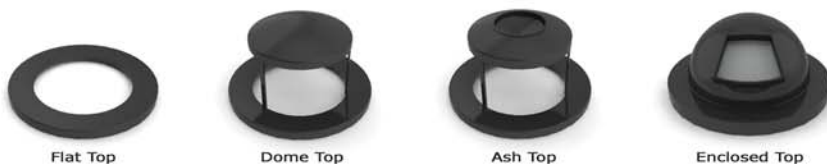

www.sitescapesonline.com

For more information visit our website where you can download product drawings, photos, product brochures, CSI spes, and other technical data.

To Specify CityView Receptacles

* Side Door and Pedestal mount receptacles available in 36 gallon capacity only.

* Side Door not available in pedestal mount.

CityView lid options

30% POST CONSUMER CONTENT