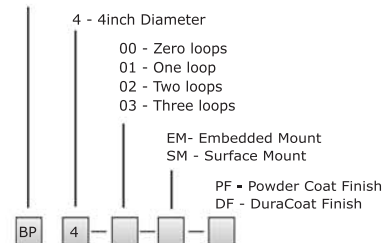

To Specify Bike Posts

Bike Post Bollard

30% POST CONSUMER CONTENT