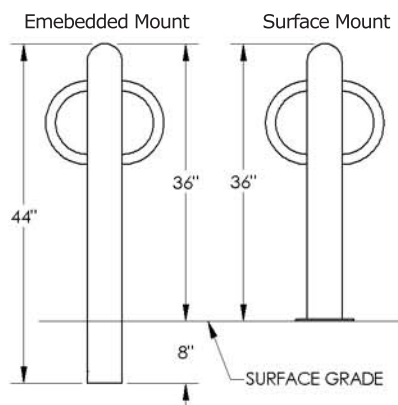

888.331.9464 402.421.9479 fax
P.O. Box 22326 Lincoln, NE 68542
www.sitescapesonline.com
info@sitescapesonline.com

Bike Post Bollard Style Bike Parking

Bike Posts

These bollard style bike posts can serve multiple functions.

Materials

- Offered in 4inch O.D.
- Various loop configurations available
- Flange mount covers available at additional cost

Sustainability and LEED

Bike post bollards have a minimum recycled material content of 84% of which 73% is post consumer content. This content may vary based on the product design, product material type, and interchangeable piece parts. All styles are 100% recyclable. For more information about SiteScapes sustainable products and policies, please refer to our environmental statement.

Choices

Choose one, two, three or zero loops; embedded or surface mount; powder-coat, Duracoat, galvanized.

Pictured this page

left: Bike Post bollard, one loop BP4-01-SM (Onyx) Bike Post bollard, three loops BP4-03-SM (Onyx) Bike Post bollard, two loops BP4-02-SM (Onyx) Bike Post bollard, zero loops BP4-00-SM (Onyx). right: Bike Post bollard, one loop BP4-01-SM (Onyx).

Finishes

SiteScapes offers product in both a standard powdercoat and its own proprietary Duarcoat finish. Both finishes are designed to weather the elements and are guaranteed not to rust, chip, peel, or fade. Call for a standard color chart.

www.sitescapesonline.com

For more information visit our website where you can download product drawings, photos, product brochures, CSI specs, and other technical data.

Bike Post bollard options

Embedded mount
Bike Posts are positioned in a core drilled hole 8" below surface grade and then secured with concrete.

Surface Mount
Bike Posts are positioned and secured with

To Specify Bike Posts