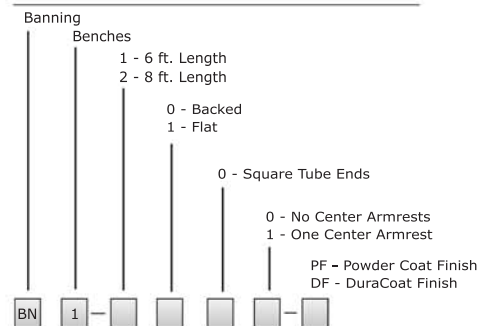

To Specify Banning Benches

30% POST CONSUMER CONTENT