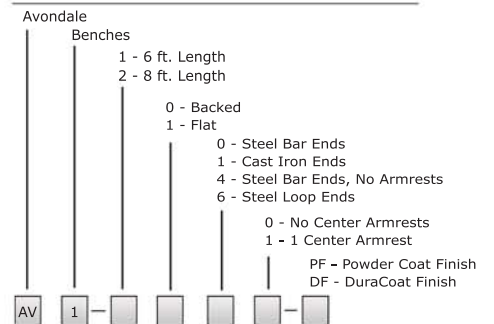

To Specify Avondale Benches

30% POST CONSUMER CONTENT