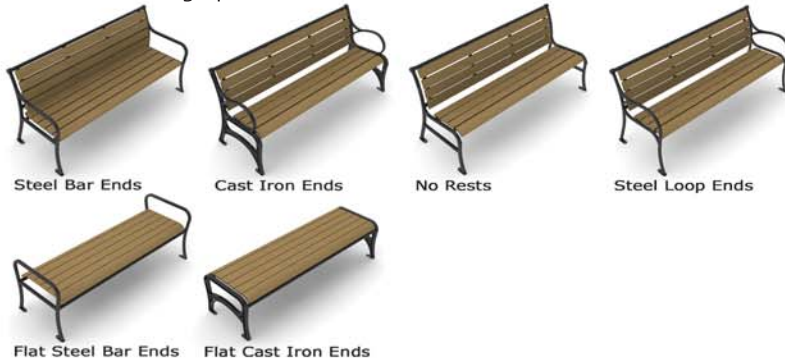

Avondale Seating

888.331.9464 402.421.9479 fax
 P.O. Box 22326 Lincoln, NE 68542
www.sitescapesonline.com
info@sitescapesonline.com

Avondale Wood Slat Seating

AvonDale Seating

AvonDale Benches utilize an Ipe hardwood seating surface. Ipe is a Brazilian hardwood that is considered a heavy timber and one of the most durable species available. This wood weathers to a smooth and attractive finish while remaining extremely resistant to decay and insects. In addition, Ipe carries a class A fire rating.

Materials:

- Seat straps – 1" x 4" Ipe hardwood
- 1" solid square bar or decorative cast iron
- No visible hardware on seating or back rest surfaces

Sustainability and LEED

Avondale steel frame products have a recycled material content of 99% of which 87% is post consumer content. This content may vary based on the product design, product material type, and interchangeable parts. In addition, all recycled lumber utilized on these products is derived from High Polyethylene (HDPE) and maintains at least 60% post consumer content. For more information about SiteScapes sustainable products and policies, please refer to our Environmental Statement.

Choices

Choose six or eight foot length; backed or backless; steel bar ends, cast iron ends, steel loop ends, or steel bar ends with no armrests; zero or one center armrest, powdercoat or Duracoat finish; and color.

Avondale seating options

Pictured this page

left: Avondale Ipe slat, cast iron end bench AV1-1010 (Onyx). top right: Avondale Ipe slat, backless, cast iron end bench AV1-1110 (Onyx). bottom right: Avondale custom spacing, Ipe slat, cast iron end bench AV1-1010-custom (Forest)