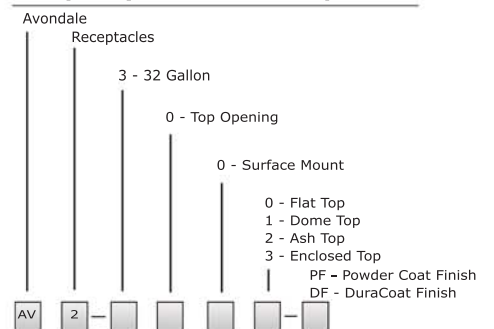

To Specify Avondale Receptacles