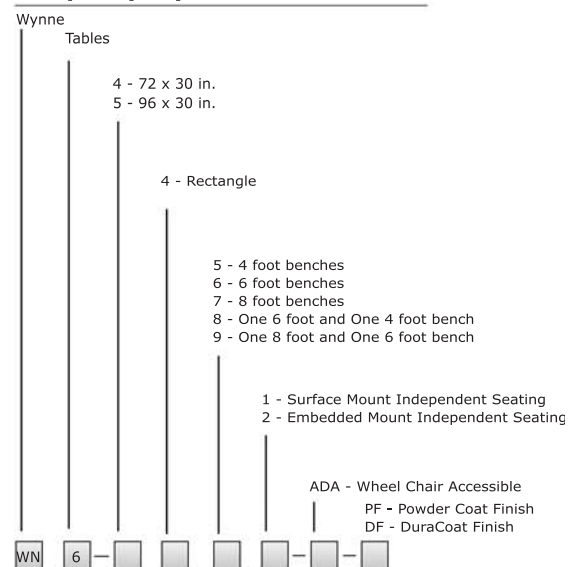

To Specify Wynne Tables

30% POST CONSUMER CONTENT