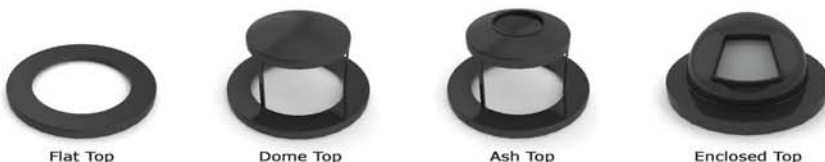

Halo lid options

30% POST CONSUMER CONTENT