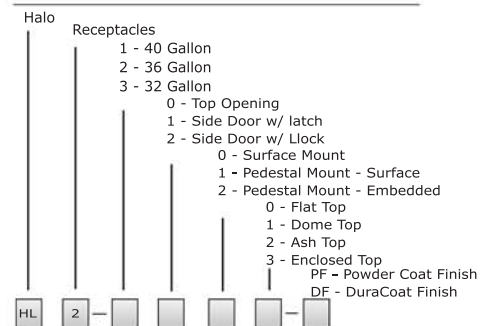

To Specify Halo Receptacles

* Side Door and Pedestal mount receptacles available in 36 gallon capacity only.