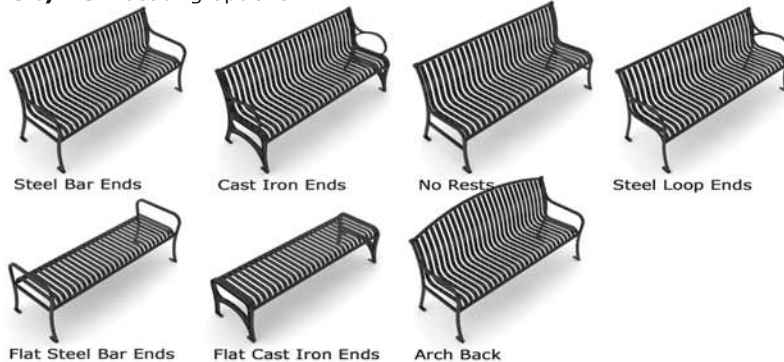

CityView seating options

Pictured this page

top left: CityView eight foot length backless bench CV1-2100 (Bronze).
top right: CityView backed bench, cast iron ends CV1-1010 (Onyx).
bottom right: CityView backed bench, steel bar ends CV1-1000 (Onyx)

Finishes

SiteScapes offers product in both a standard powdercoat and its own proprietary Duarcoat finish. Both finishes are designed to weather the elements and are guaranteed not to rust, chip, peel, or fade. Call for a standard color chart.

www.sitescapesonline.com

For more information visit our website where you can download product drawings, photos, product brochures, CSI spes, and other technical data.