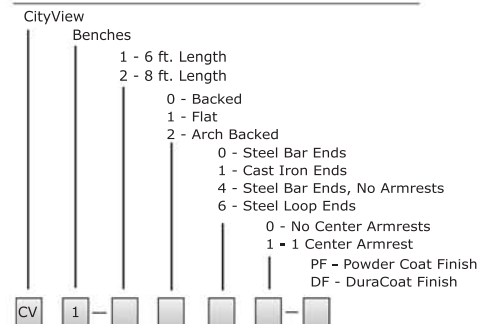

To Specify CityView Benches

30% POST CONSUMER CONTENT